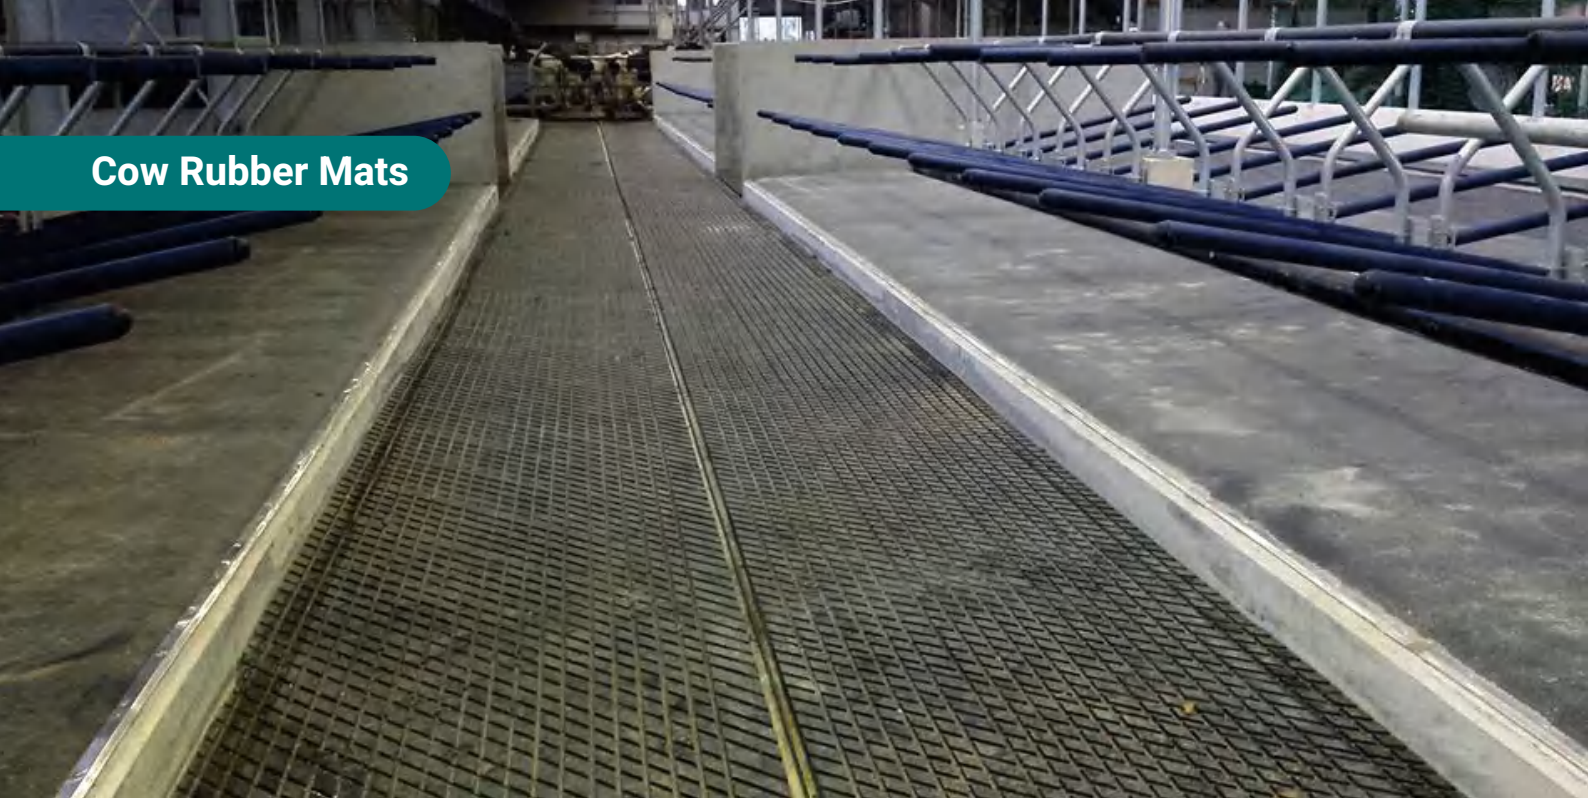

Custom Size on Request

Quick & Easy to Install

Natural Rubber

5 Year Warranty

ILEX Inc.
Pioneering Your Success

Cow Rubber Mats

WALKWAY MATS

Rubber mats on walkways can provide a safe, supportive, and durable surface that can help to improve safety, reduce noise, and promote overall comfort and well-being