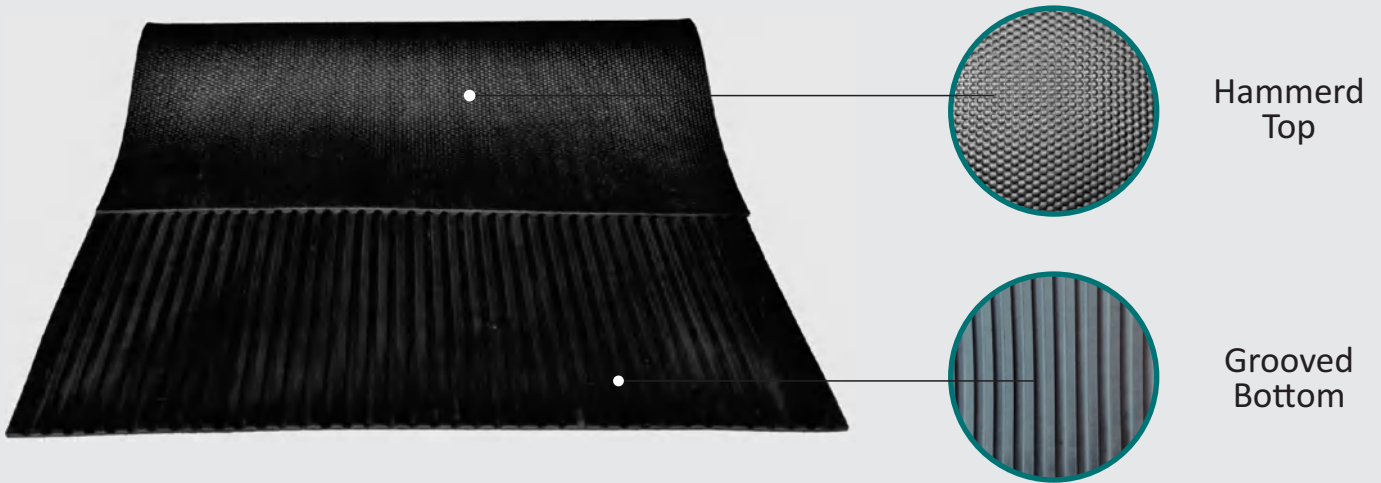

Application Of Rubber Mats

Cow Mat

Horse Mat

Piglet Mat

Industrial Floorings

Restaurant Flooring

Gym Flooring

Cow Rubber Mats

MATTRESSES & BEDDING

The cushioned surface of rubber mats helps reduce fatigue for cows and horses, making them a great choice for areas where animals are required to stand for long periods of time.

WIDTH	LENGTH	THICKNESS	TOP SIDE PATTERN	BOTTOM SIDE PATTERN	EDGE
4 FT	6 FT / 6.5 FT / 7 FT	17 TO 26 MM	HAMMER / DIAMOND / AMEOBIC	PIN / GROVE	STRAIGHT / 2 SIDE INTERLOCK / 4 SIDE INTERLOCK