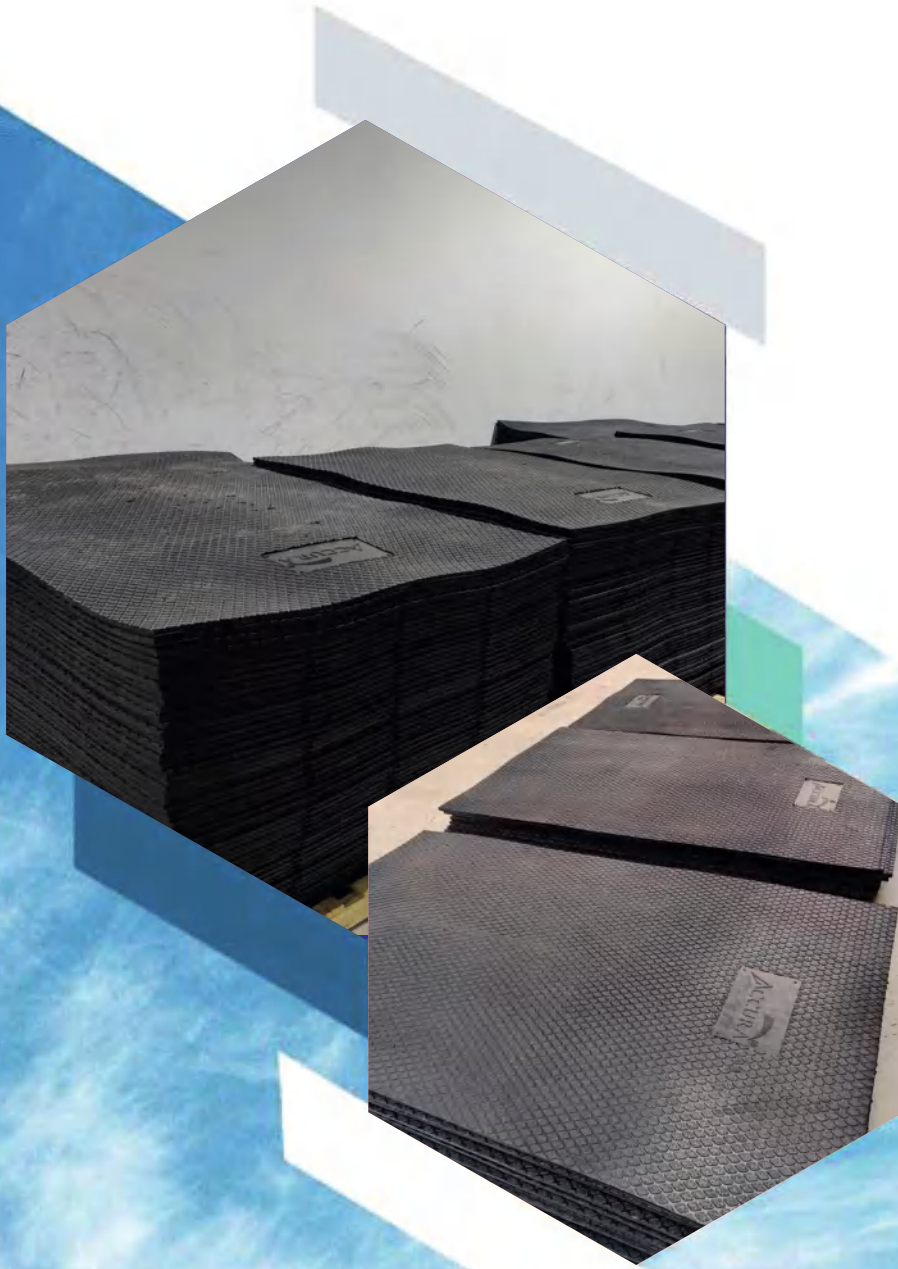

ILEX Inc.

Pioneering Your Success