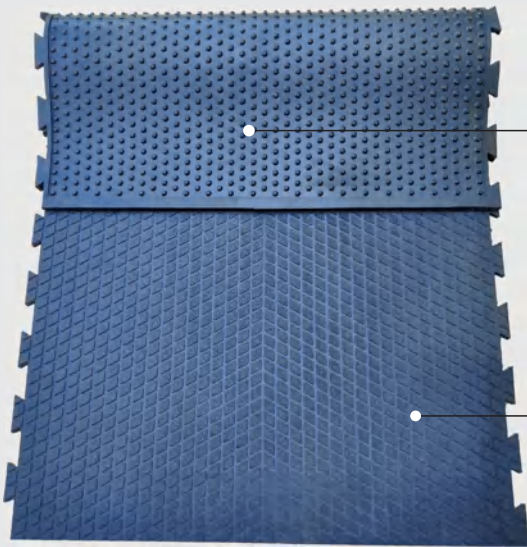

Custom Size
on Request

Quick & Easy
to Install

Natural
Rubber

Year
Warranty

ILEX Inc.
Pioneering Your Success

Horse Rubber Mats

SHOWER MATS

Shower rubber mats for horses can provide a non-slip surface that reduces the risk of falls, improves hygiene, and is easy to clean and maintain.