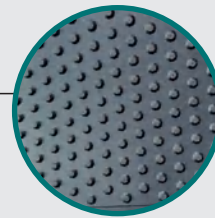

Custom Size
on Request

Quick & Easy
to Install

Natural
Rubber

Year
Warranty

ILEX Inc.
Pioneering Your Success

Horse Rubber Mats

SHOWER MATS

Shower rubber mats for horses can provide a non-slip surface that reduces the risk of falls, improves hygiene, and is easy to clean and maintain.