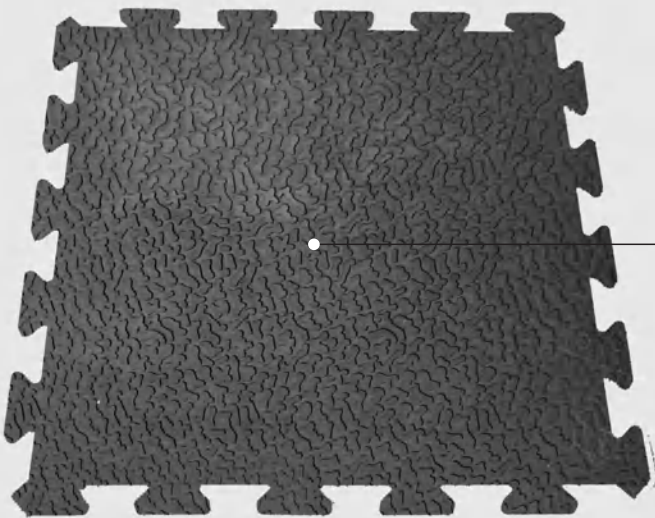

Custom Size
on Request

Quick & Easy
to Install

Natural
Rubber

Year
Warranty

ILEX Inc.
Pioneering Your Success

Gym Rubber Mats

GYM FLOORING

Gym rubber mats provide shock absorption, slip resistance, noise reduction, durability, and easy maintenance, making them a safe and practical flooring option for a wide range of exercises and activities.

Ameobic
Top

WIDTH	LENGTH	THICKNESS	TOP SIDE PATTERN	BOTTOM SIDE PATTERN	EDGE
100 CM	100 CM	17 TO 22 MM	HAMMER / AMEOBIC	PIN / GROVE	STRAIGHT & 4 SIDE INTERLOCK
4 FT	6 FT	17 TO 22 MM	HAMMER / AMEOBIC	PIN / GROVE	STRAIGHT & 4 SIDE INTERLOCK