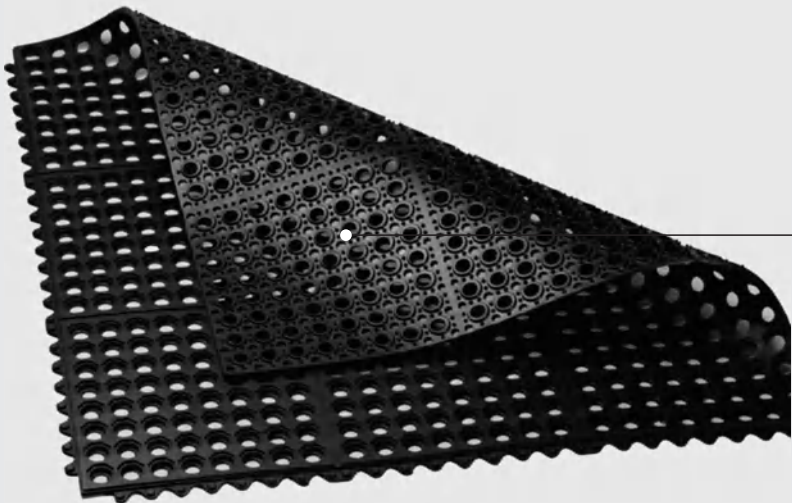

Hollow Pattern

WIDTH	LENGTH	THICKNESS	PATTERN
90 CM	90 CM	12, 14 MM	HOLLOW

Custom Size
on Request

Quick & Easy
to Install

Natural
Rubber

5
Year
Warranty

ILEX Inc.
Pioneering Your Success

TECHNICAL SPECIFICATIONS