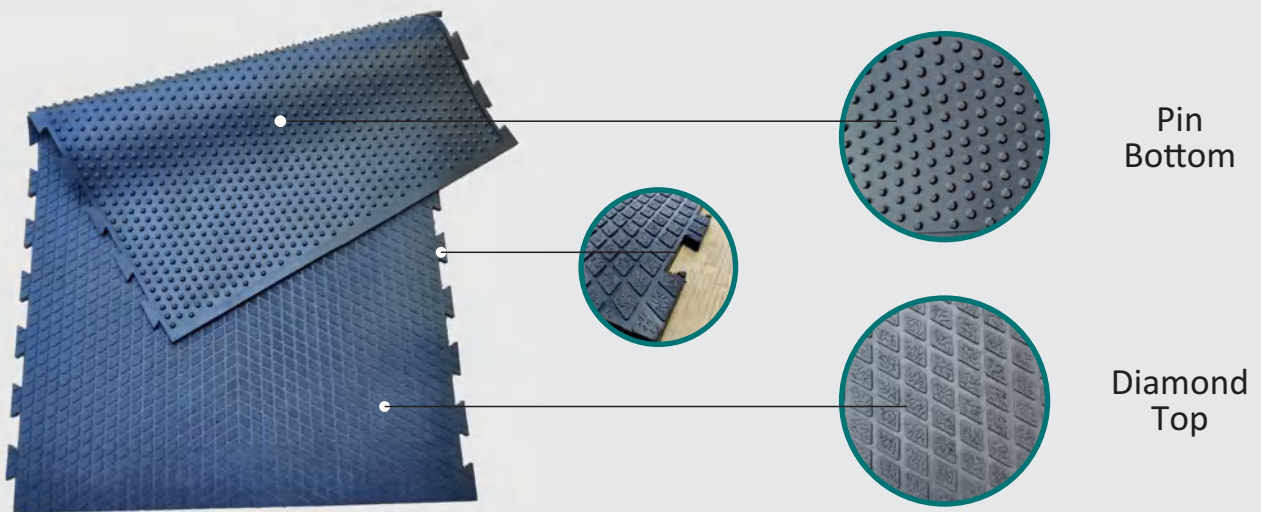

MATTRESSES & BEDDING

The cushioned surface of rubber mats helps reduce fatigue for cows and horses, making them a great choice for areas where animals are required to stand for long periods of time.

WIDTH	LENGTH	THICKNESS	TOP SIDE PATTERN	BOTTOM SIDE PATTERN	EDGE
4 FT	6 FT / 6.5 FT / 7 FT	17 TO 26 MM	HAMMER / DIAMOND / AMEOBIC	PIN / GROVE	STRAIGHT / 2 SIDE INTERLOCK / 4 SIDE INTERLOCK

WIDTH	LENGTH	THICKNESS	TOP SIDE PATTERN	BOTTOM SIDE PATTERN	EDGE
4 FT	6 FT / 6.5 FT / 7 FT	17 TO 26 MM	HAMMER / DIAMOND / AMEOBIC	PIN / GROVE	STRAIGHT / 2 SIDE INTERLOCK / 4 SIDE INTERLOCK

Custom Size
on Request

FEATURES	SPECIFICATIONS
Dimensions	6 ft. x 4 ft. (182.88 cm x 121.92 cm) 6.5 ft. x 4 ft. (198.12 cm x 121.92 cm) 7 ft. x 4 ft. (213.36 cm x 121.92 cm) (Other customization may be possible for large or bulk orders)
Material	100% Natural Rubber
Pattern (Top)	<ul style="list-style-type: none"> · Hammer Shape · Diamond Shape · Amoebic Shape
Pattern (Bottom)	<ul style="list-style-type: none"> · Pin (Button) · Drain Channel (RIB)
Thickness	17-26 mm (Other customization may be possible for large or bulk orders)
Edge	Straight, 2 Side interlock & 4 Side interlock
Weight	30 - 45 Kg. Approx