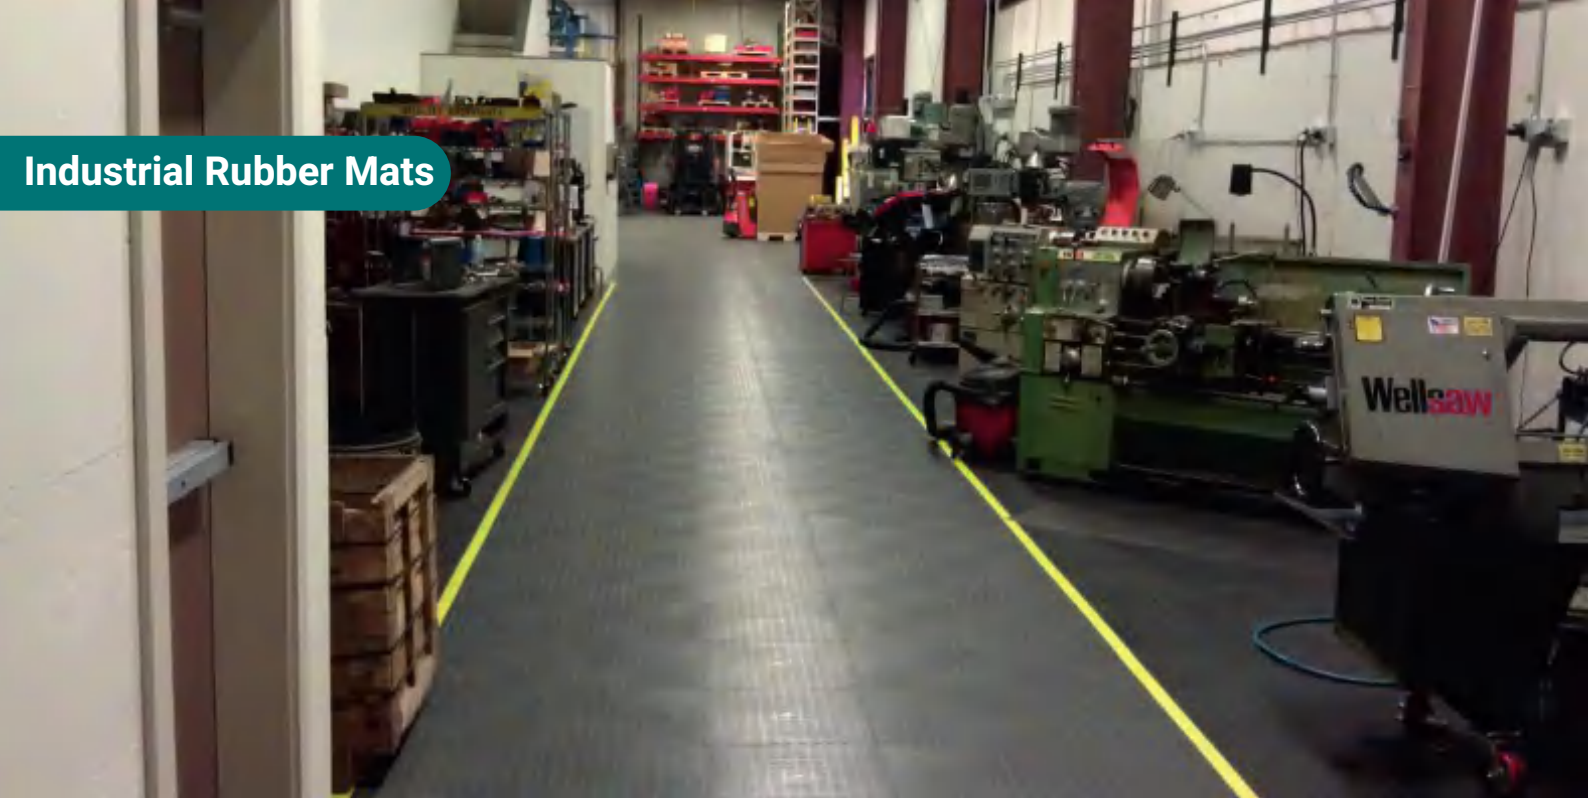

Industrial Rubber Mats